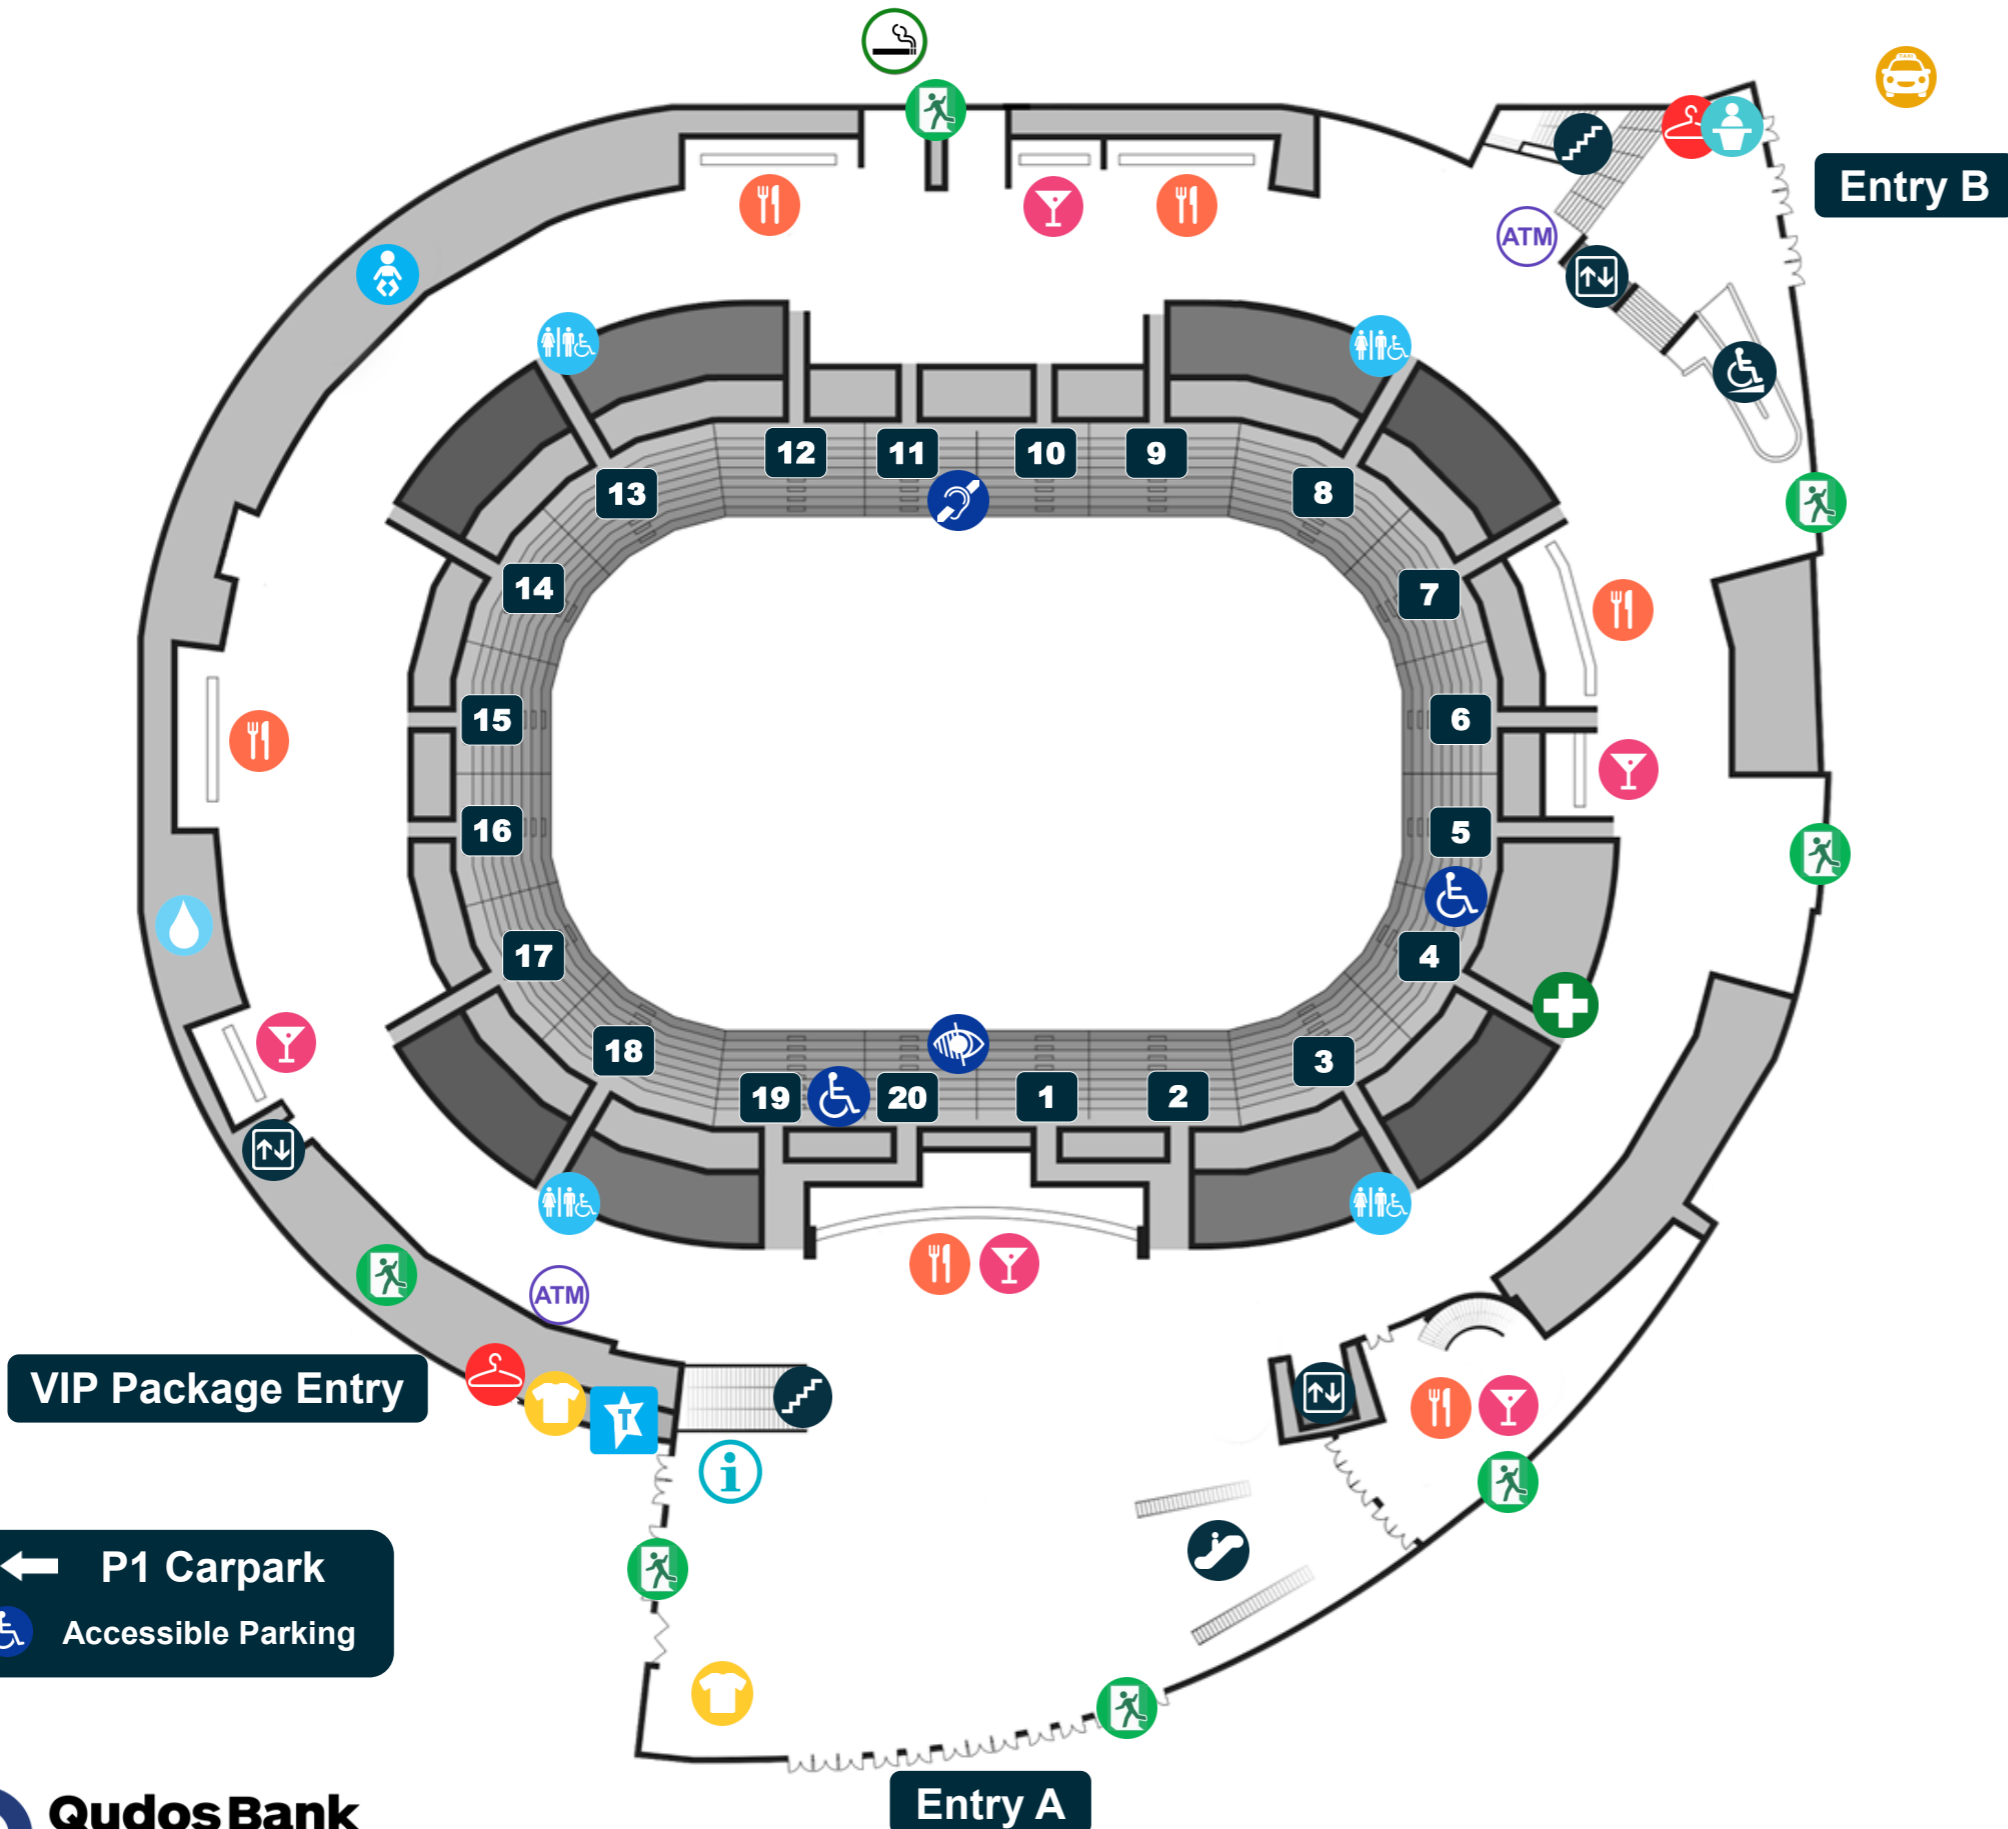

Sensory & Accessibility Directory — Ground Level

-  Information — Sensory & Accessibility Meeting Point, Wheelchair Loan and Charging Station
-  Accessible Seating
-  Vision Impaired Seating
-  Hard of Hearing Seating
-  Accessible Restroom
-  Baby Change Room
-  Hydration Station
-  Lifts
-  Escalators
-  Ramp Access
-  Stairs
- 1 to 20** Door Entries
-  First Aid
-  Smoking Area
-  Emergency Exit
-  Taxi Pick Up/Drop Off
-  Reception
-  Ticketek Box Office
-  ATM
-  Cloak Room
-  Food Outlet
-  Bar
-  Merchandise

Sensory & Accessibility Directory — Level 1

-  Accessible Restroom
-  Baby Change Room
-  Lifts
-  Stairs
-  21 to 52 Door Entries
-  Hydration Station
-  Emergency Exit
-  VIP Reception
-  Food Outlet
-  Bar
-  American Express Invites Lounge
-  Qudos Bank Members Lounge

P1 Priority Entry 

Accessible Parking 

Sensory & Accessibility Directory — Level 3

-  Accessible Seating
-  Accessible Restrooms
-  Lifts
-  Escalators
-  Stairs
- 53** to **84** Door Entries
-  Hydration Station
-  Emergency Exit
-  Food Outlet
-  Bar