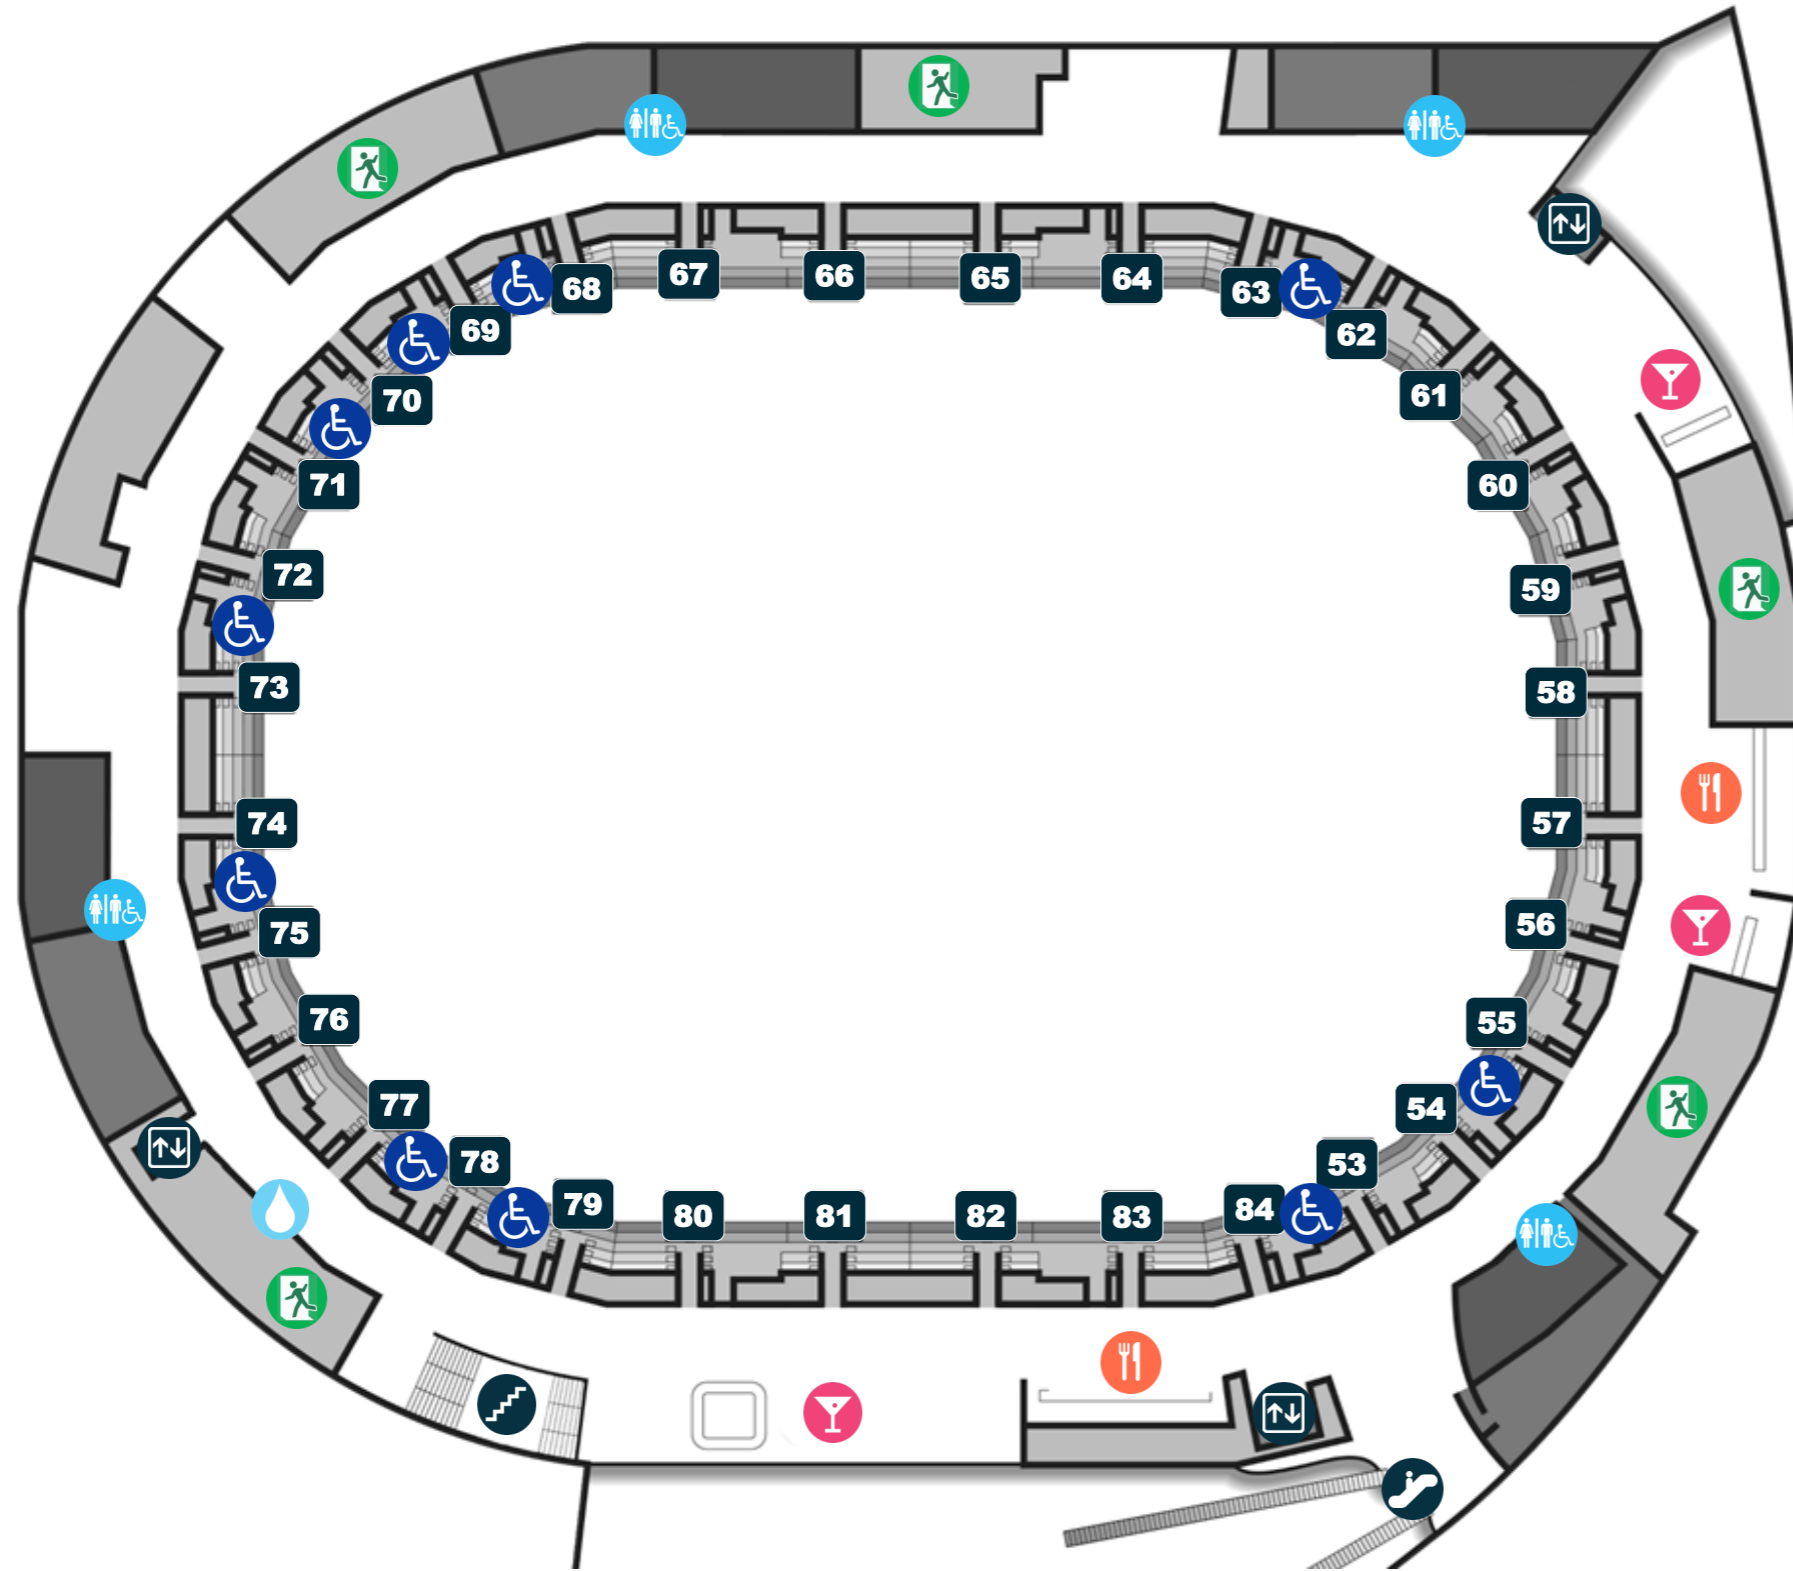

Sensory & Accessibility Directory — Ground Level

-  Information — Sensory & Accessibility Meeting Point, Wheelchair Loan and Charging Station
-  Accessible Seating
-  Vision Impaired Seating
-  Hard of Hearing Seating
-  Accessible Restroom
-  Baby Change Room
-  Hydration Station
-  Lifts
-  Escalators
-  Ramp Access
-  Stairs
- 1 to 20** Door Entries
-  First Aid
-  Smoking Area
-  Emergency Exit
-  Taxi Pick Up/Drop Off
-  Reception
-  Ticketek Box Office
-  ATM
-  Cloak Room
-  Food Outlet
-  Bar
-  Merchandise

Sensory & Accessibility Directory — Level 1

-  Accessible Restroom
-  Baby Change Room
-  Lifts
-  Stairs
-  21 to 52 Door Entries
-  Hydration Station
-  Emergency Exit
-  VIP Reception
-  Food Outlet
-  Bar
-  American Express Invites Lounge
-  Qudos Bank Members Lounge

P1 Priority Entry 

Accessible Parking 

Sensory & Accessibility Directory — Level 3

-  Accessible Seating
-  Accessible Restrooms
-  Lifts
-  Escalators
-  Stairs
- 53** to **84** Door Entries
-  Hydration Station
-  Emergency Exit
-  Food Outlet
-  Bar