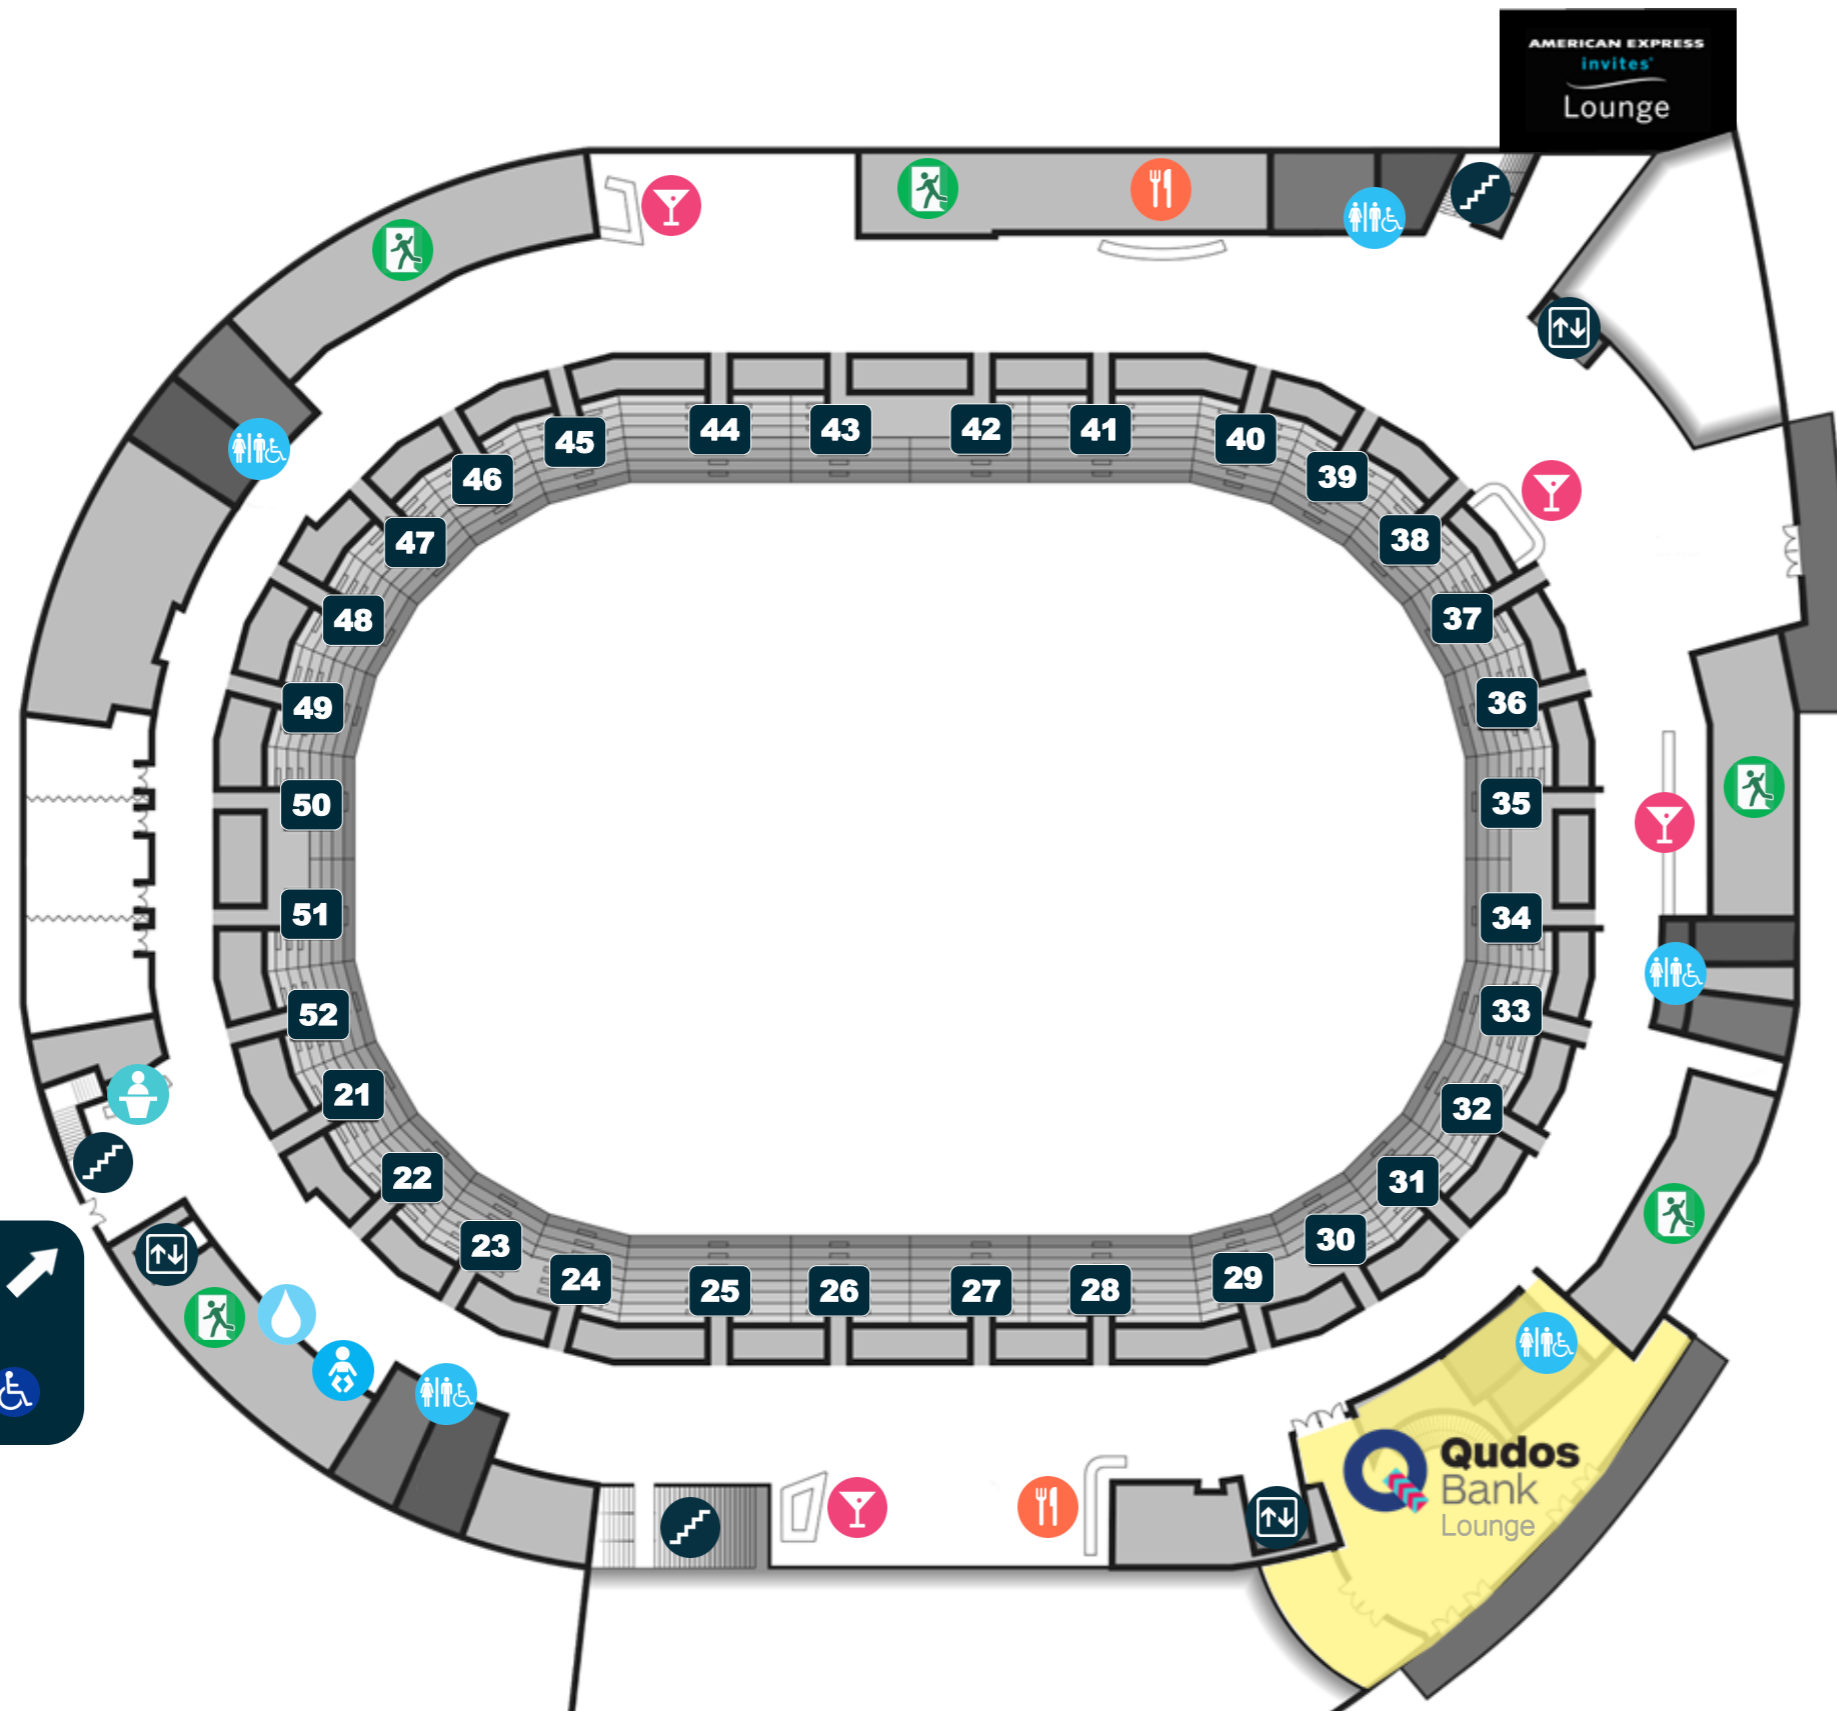

Sensory & Accessibility Directory — Ground Level

-  Information — Sensory & Accessibility Meeting Point, Wheelchair Loan and Charging Station
-  Accessible Seating
-  Vision Impaired Seating
-  Hard of Hearing Seating
-  Accessible Restroom
-  Baby Change Room
-  Hydration Station
-  Lifts
-  Escalators
-  Ramp Access
-  Stairs
- 1 to 20** Door Entries
-  First Aid
-  Smoking Area
-  Emergency Exit
-  Taxi Pick Up/Drop Off
-  Reception
-  Ticketek Box Office
-  ATM
-  Cloak Room
-  Food Outlet
-  Bar
-  Merchandise

Sensory & Accessibility Directory — Level 1

-  Accessible Restroom
-  Baby Change Room
-  Lifts
-  Stairs
-  21 to 52 Door Entries
-  Hydration Station
-  Emergency Exit
-  VIP Reception
-  Food Outlet
-  Bar
-  American Express Invites Lounge
-  Qudos Bank Members Lounge

P1 Priority Entry 

Accessible Parking 

Sensory & Accessibility Directory — Level 3

-  Accessible Seating
-  Accessible Restrooms
-  Lifts
-  Escalators
-  Stairs
- 53** to **84** Door Entries
-  Hydration Station
-  Emergency Exit
-  Food Outlet
-  Bar